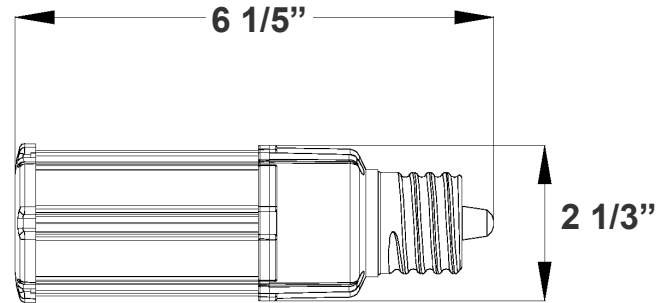

CL-EHL SERIES Industrial Lighting

CL-EHL-18W-30K-E26
CL-EHL-18W-50K-E26

Customer Name: _____
Project Name: _____
Note: _____ | Type: _____

6 1/5"(H) x 2 1/3"(W)

LED Corn Lamp suitable for supermarkets, warehouses, garages, home, offices, hotels, hospitals, schools, high bay retrofitting

Mechanical:

- PC and Aluminum Housing and Sealant Pouring for Whole Driver
- Meet 4KV surge immunity level
- Operating temperature: -40°F to 176°F
- Minimum Enclosed Space Dimension: 11.8"(H) x 7.1"(D) and 593 Cubic in.
- Suitable for Damp Location