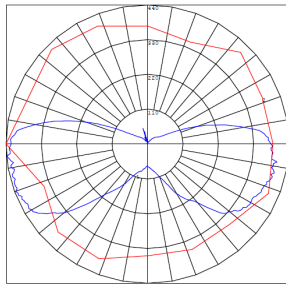

Photometrics: CL-EHL-18W-E26

8 Rating: B1-U3-G2