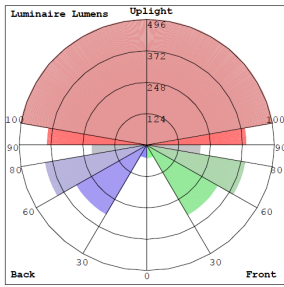

Lighting:

- LED SMD type: Edison 2835
- Total Lumens: 2250LM/2610LM
- Color temperature: 3000K/5000K
- Color Rendering Index: CRI ≥ 80
- Beam angle: 360°
- Replacement Range: 50-60MH

Applications:

- LED Corn Lamp suitable for supermarkets, warehouses, garages, home, offices, hotels, hospitals, schools, highbay retrofitting

Photometrics: CL-EHL-18W-E26

8 Rating: B1-U3-G2

Other Views:

Side View

Front View

Performance Table: CL-EHL-18W-E26

MODEL NO.	Wattage	Voltage	Lumens	Color Temp.	BUG Rating	LPW
CL-EHL-18W-30K-E26	18W	120~277V	2250	3000K	B1-U3-G2	125
CL-EHL-18W-50K-E26	18W	120~277V	2610	5000K	B1-U3-G2	145